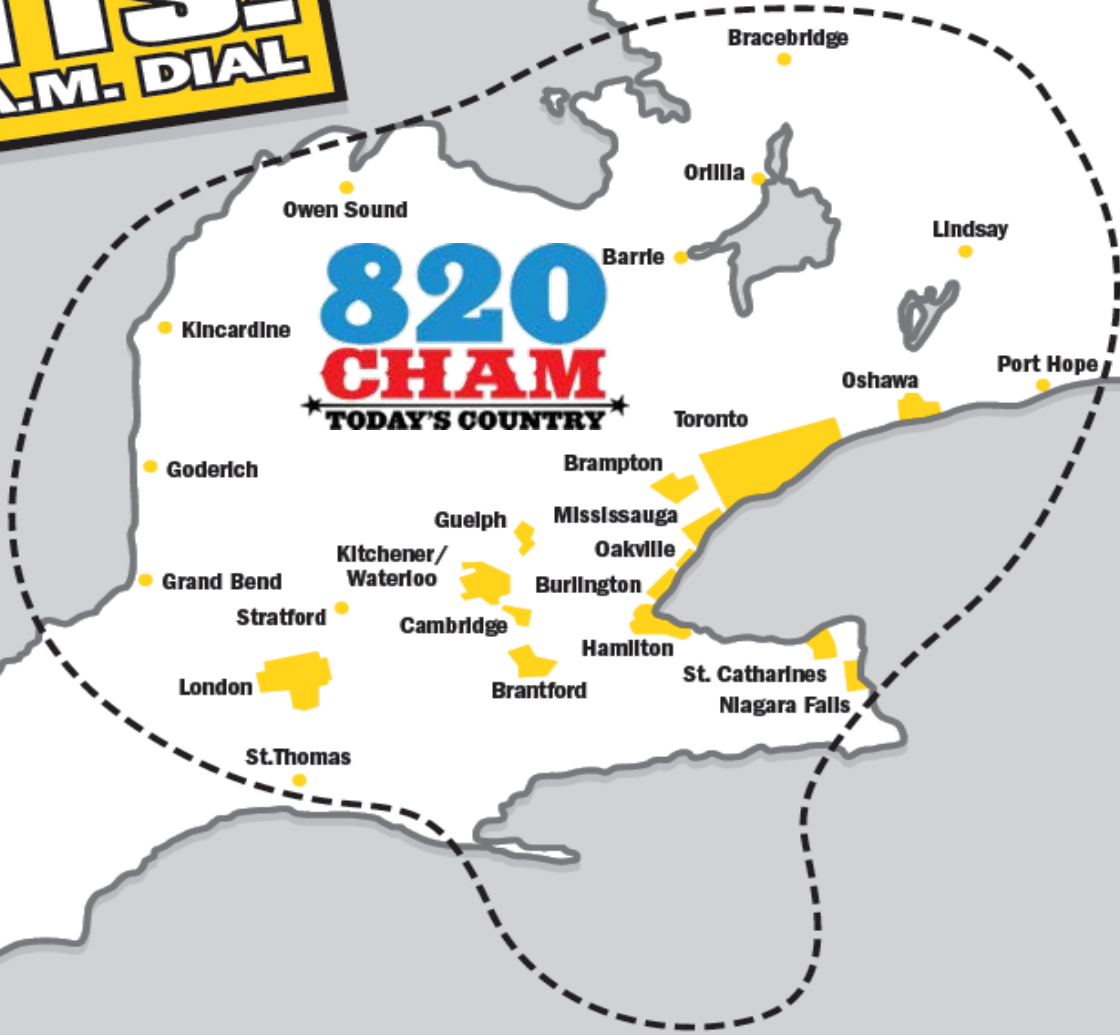

**50,000
WATTS!
ON THE A.M. DIAL**

**820
CHAM**
★ TODAY'S COUNTRY ★

- Bracebridge
- Orrilla
- Lindsay
- Owen Sound
- Barrie
- Port Hope
- Toronto
- Oshawa
- Kincardine
- Goderich
- Brampton
- Mississauga
- Oakville
- Grand Bend
- Kitchener/Waterloo
- Burlington
- Stratford
- Cambridge
- Hamilton
- St. Catharines
- London
- Brantford
- Niagara Falls
- St. Thomas